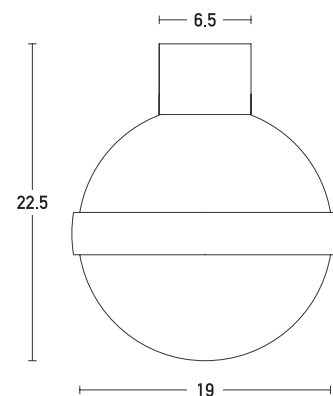

Product Data Sheet

Date: 18/06/2021
www.zambelislights.gr

Code 20172

Color: Grey

Indoor Lighting

Power	8W
Voltage	220-240V
Operating Frequency	50/60Hz
Color Temperature	3000K
Lumen	560Lm
Cri	80
Dimensions	Ø: 19cm H: 22.5cm
Base	Ø: 6.5cm H: 6.5cm
Non Dimmable	<input checked="" type="checkbox"/>
Material	Metal - Acrylic

Description

Indoor Ceiling Led Light by Metal and Acrylic
 in Grey color.

5213010013716