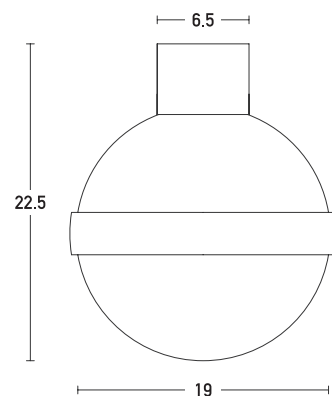

Product Data Sheet

Date: 18/06/2021
www.zambelislights.gr

Code 20171

Color: White Matt

Indoor Lighting

Power	8W
Voltage	220-240V
Operating Frequency	50/60Hz
Color Temperature	3000K
Lumen	560Lm
Cri	80
Dimensions	Ø: 19cm H: 22.5cm
Base	Ø: 6.5cm H: 6.5cm
Non Dimmable	<input checked="" type="checkbox"/>
Material	Metal - Acrylic

Description

Indoor Ceiling Led Light by Metal and Acrylic in White Matt color.

5213010013709