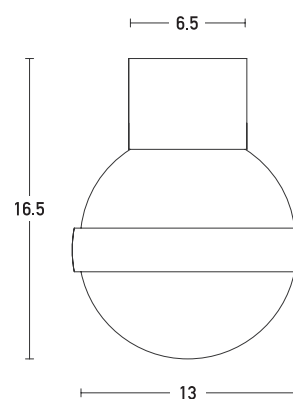

Description

Indoor Ceiling Led Light by Metal and Acrylic in Grey color.