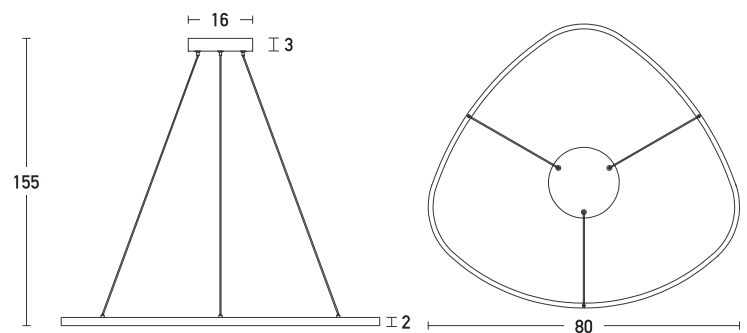

Product Data Sheet

Date: 16/06/2021
www.zambelislights.gr

Code 2017

Color: Sandy White

Indoor Lighting

Power	36W
Voltage	220-240V
Operating Frequency	50/60Hz
Color Temperature	3000K
Lumen	2880Lm
Cri	80
Dimensions	Ø: 80cm H: 2cm
Base	Ø: 16cm H: 3cm
Non Dimmable	<input checked="" type="checkbox"/>
Material	Aluminium - Silicon
Special Feature	155cm Cable Adjustable Profile 2x1.5cm

Description

Indoor Pendant Led light by Aluminium and Silicon in Sandy White color.

5213010011361