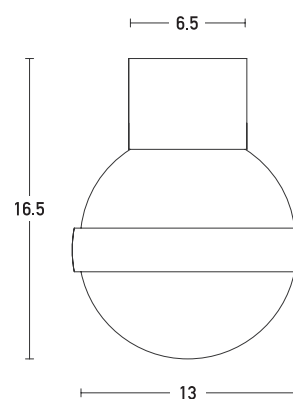

Description

Indoor Ceiling Led Light by Metal and Acrylic
in White Matt color.