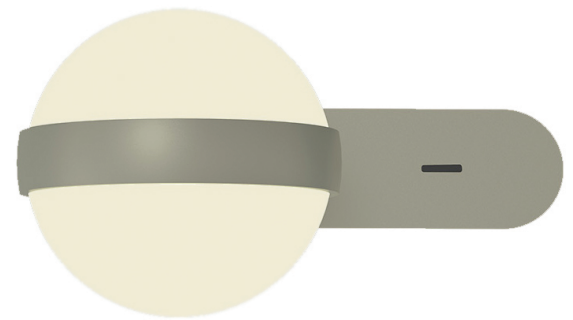

Product Data Sheet

Date: 22/06/2021
www.zambelislights.gr

Code 20168

Color: Grey

Indoor Lighting

Power	5.6W
Voltage	220-240V
Operating Frequency	50/60Hz
Color Temperature	3000K
Lumen	400Lm
Cri	80
Dimensions	L: 15.5cm W: 20cm H: 12cm
Base	L: 2.5cm W: 20cm H: 6cm
Non Dimmable	<input checked="" type="checkbox"/>
Material	Metal - Acrylic
Special Feature	Switch On-Off

Description

Indoor Wall Led Light by Metal and Acrylic in Grey color.

5213010013679