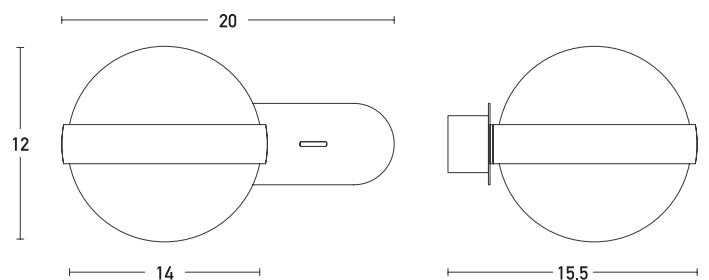

Product Data Sheet

Date: 22/06/2021
www.zambelislights.gr

Code 20168

Color: Grey

Indoor Lighting

Power	5.6W
Voltage	220-240V
Operating Frequency	50/60Hz
Color Temperature	3000K
Lumen	400Lm
Cri	80
Dimensions	L: 15.5cm W: 20cm H: 12cm
Base	L: 2.5cm W: 20cm H: 6cm
Non Dimmable	<input checked="" type="checkbox"/>
Material	Metal - Acrylic
Special Feature	Switch On-Off

Description

Indoor Wall Led Light by Metal and Acrylic in Grey color.

5213010013679