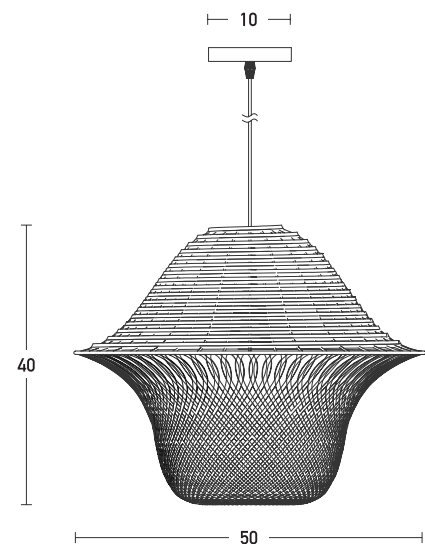

Product Data Sheet

Date: 17/06/2021
www.zambelislights.gr

Code 20153

Color: Black

Indoor Lighting

Bulb	1xE27
Power	MAX 15W
Voltage	220-240V
Operating Frequency	50/60Hz
Dimensions	Ø: 50cm H: 40cm
Base	Ø: 10cm H: 2cm
Material	Metal - Rattan
Special Feature	200cm Cable Adjustable

Description

Indoor Pendant 1xE27 Light by Metal and Rattan in Black color.

5213010013334