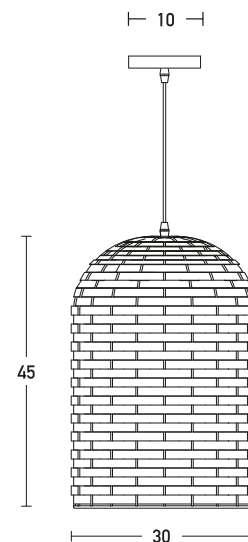

Product Data Sheet

Date: 17/06/2021
www.zambelislights.gr

Code 20152

Color: Natural

Indoor Lighting

| | |
|---------------------|------------------------|
| Bulb | 1xE27 |
| Power | MAX 40W |
| Voltage | 220-240V |
| Operating Frequency | 50/60Hz |
| Dimensions | Ø: 30cm H: 45cm |
| Base | Ø: 10cm H: 2cm |
| Material | Metal - Bamboo |
| Special Feature | 200cm Cable Adjustable |

Description

Indoor Pendant 1xE27 Light by Metal and Bamboo in Natural color.

5213010013327