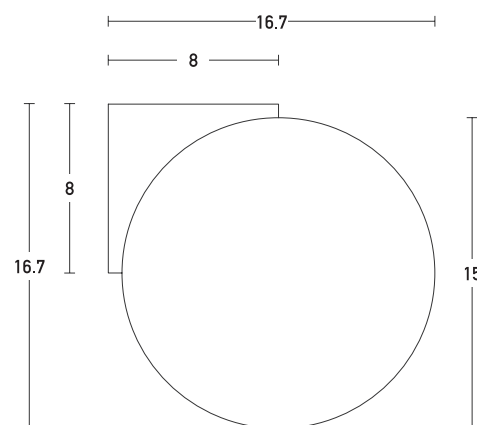

Product Data Sheet

Date: 30/06/2021
www.zambelislights.gr

Code 20149

Color: Brushed Brass

Indoor Lighting

Bulb	1xG9 Led
Power	MAX 7W
Voltage	220-240V
Operating Frequency	50/60Hz
Dimensions	L: 16.7cm W: 16cm H: 16.7cm
Base	L: 8cm W: 3cm H: 8cm
Material	Aluminium - Opal Glass
Special Feature	IP 44

Description

Indoor Wall Hotel 1xG9 Led Light by Aluminium and Opal Glass in Brushed Brass color.

5213010013297