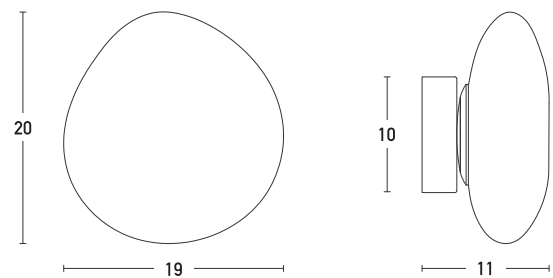

Product Data Sheet

Date: 22/06/2021
www.zambelislights.gr

Code 20138

Color: Smoked Grey

Indoor Lighting

Power	5W
Voltage	220-240V
Operating Frequency	50/60Hz
Color Temperature	3000K
Lumen	400Lm
Cri	80
Dimensions	L: 11cm W: 19cm H: 20cm
Base	Ø: 10cm H: 3cm
Non Dimmable	<input checked="" type="checkbox"/>
Material	Metal - Glass

Description

Indoor Wall Led Light by Metal and Glass
 in Smoked Grey color.

5213010013181