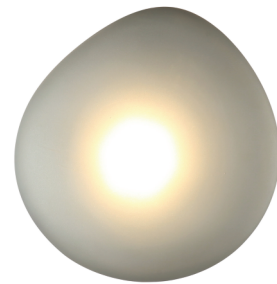

Product Data Sheet

Date: 22/06/2021
www.zambelislights.gr

Code 20138

Color: Smoked Grey

Indoor Lighting

Power	5W
Voltage	220-240V
Operating Frequency	50/60Hz
Color Temperature	3000K
Lumen	400Lm
Cri	80
Dimensions	L: 11cm W: 19cm H: 20cm
Base	Ø: 10cm H: 3cm
Non Dimmable	<input checked="" type="checkbox"/>
Material	Metal - Glass

Description

Indoor Wall Led Light by Metal and Glass
 in Smoked Grey color.

5213010013181