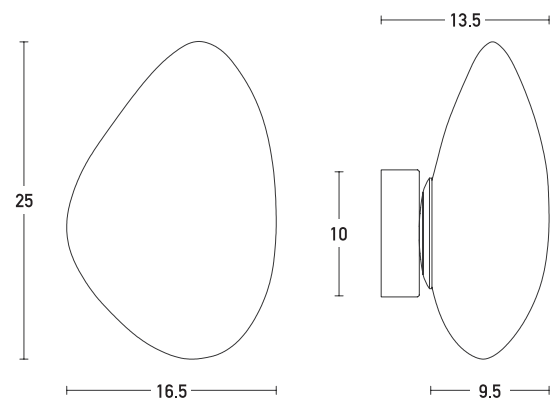

Product Data Sheet

Date: 22/06/2021
www.zambelislights.gr

Code 20137

Color: White

Indoor Lighting

Power	5W
Voltage	220-240V
Operating Frequency	50/60Hz
Color Temperature	3000K
Lumen	400Lm
Cri	80
Dimensions	L: 13.5cm W: 16.5cm H: 25cm
Base	Ø: 10cm H: 3cm
Non Dimmable	<input checked="" type="checkbox"/>
Material	Metal - Opal Glass

Description

Indoor Wall Led Light by Metal and Opal Glass in White color.

5213010013174