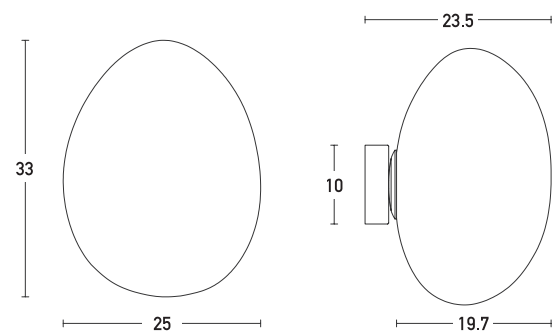

## Product Data Sheet

Date: 22/06/2021  
[www.zambelislights.gr](http://www.zambelislights.gr)

Code 20136

Color: White

### Indoor Lighting

Power	5W
Voltage	220-240V
Operating Frequency	50/60Hz
Color Temperature	3000K
Lumen	400Lm
Cri	80
Dimensions	L: 23.5cm W: 25cm H: 33cm
Base	Ø: 10cm H: 3cm
Non Dimmable	<input checked="" type="checkbox"/>
Material	Metal - Opal Glass

### Description

Indoor Wall Led Light by Metal and Opal Glass in White color.

5213010013167