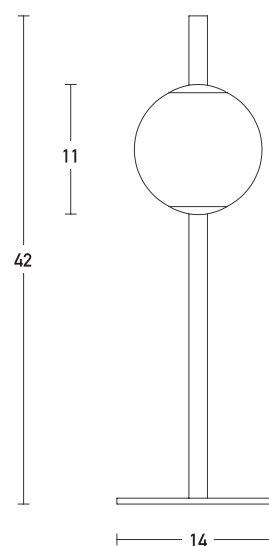

Product Data Sheet

Date: 02/07/2021
www.zambelislights.gr

Code 20134

Color: Black Matt

Indoor Lighting

Power	6W
Voltage	220-240V
Operating Frequency	50/60Hz
Color Temperature	3000K
Lumen	480Lm
Cri	80
Dimensions	H: 42cm
Base	Ø: 14cm H: 0.5cm
Non Dimmable	⊗
Material	Metal - Opal Glass
Special Feature	100cm Cable Available
	Glass Ø: 11cm

Description

Indoor Table Led Light by Metal and Opal Glass
 in Black Matt color.

5213010013099