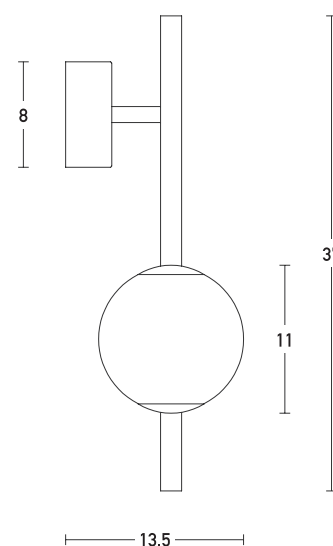

## Product Data Sheet

Date: 22/06/2021  
[www.zambelislights.gr](http://www.zambelislights.gr)

Code 20133

Color: Black Matt

### Indoor Lighting

Power	7.5W
Voltage	220-240V
Operating Frequency	50/60Hz
Color Temperature	3000K
Lumen	600Lm
Cri	80
Dimensions	L: 13.5cm H: 37cm
Base	Ø: 8cm L: 3.5cm
Non Dimmable	⊗
Material	Metal - Opal Glass
Special Feature	Glass Ø: 11cm

### Description

Indoor Wall Led Light by Metal and Opal Glass in Black Matt color.

5213010013082