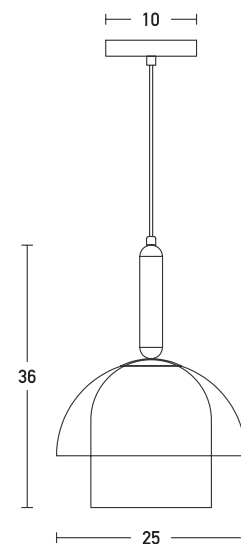

Product Data Sheet

Date: 17/06/2021
www.zambelislights.gr

Code 20126

Color: Black Matt
 Smoked Grey

Indoor Lighting

Bulb	1xE27
Power	MAX 40W
Voltage	220-240V
Operating Frequency	50/60Hz
Dimensions	Ø: 25cm H: 36cm
Base	Ø: 10cm H: 2cm
Material	Metal - Glass
Special Feature	200cm Cable Adjustable

Description

Indoor Pendant 1xE27 Light by Metal and Glass in Black Matt and Smoked Grey color.

5213010013013