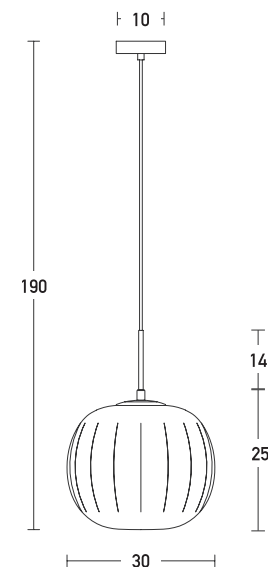

Product Data Sheet

Date: 05/07/2023
www.zambelislights.gr

Code 20124

Color: Gold Matt

Indoor Lighting

Bulb	1xE27
Power	MAX 40W
Voltage	220-240V
Operating Frequency	50/60Hz
Dimensions	Ø: 30cm H: 25cm
Base	Ø: 10cm H: 2.5cm
Material	Metal - Opal Glass
Special Feature	150cm Cable Adjustable

Description

Indoor Pendant 1xE27 Light by Metal and Opal Glass in Gold Matt color.

5213010012955