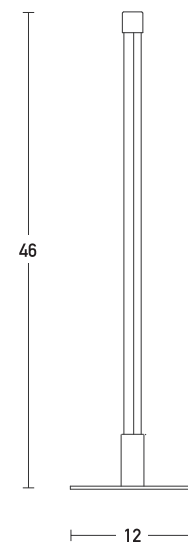

Product Data Sheet

Date: 02/07/2021
www.zambelislights.gr

Code 20118

Color: Black Matt

Indoor Lighting

Power	8W
Voltage	220-240V
Operating Frequency	50/60Hz
Color Temperature	3000K
Lumen	640Lm
Cri	80
Dimensions	Ø: 1.6cm H: 46cm
Base	Ø: 12cm H: 0.5cm
Non Dimmable	<input checked="" type="checkbox"/>
Material	Metal - Aluminium - Acrylic

Description

Indoor Table Led Light by Metal , Aluminium and Acrylic in Black Matt color.

5213010012894