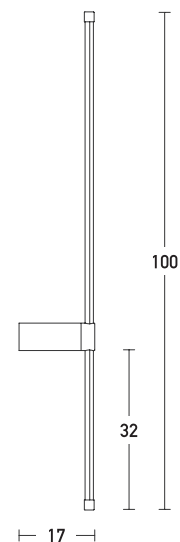

## Product Data Sheet

Date: 22/06/2021  
[www.zambelislights.gr](http://www.zambelislights.gr)

Code 20117

Color: Gold Matt

### Indoor Lighting

Power	20W
Voltage	220-240V
Operating Frequency	50/60Hz
Color Temperature	3000K
Lumen	1600Lm
Cri	80
Dimensions	Ø: 1.6cm L: 17cm H: 100cm
Non Dimmable	<input type="checkbox"/>
Material	Aluminium - Acrylic

### Description

Indoor Wall Led Light by Aluminium and Acrylic in Gold Matt color.

5213010012887