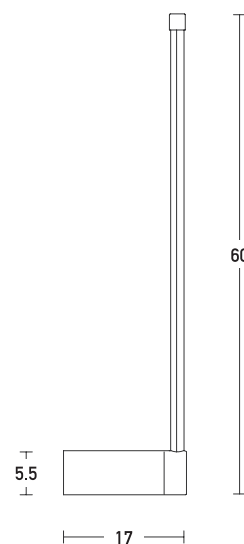

Product Data Sheet

Date: 22/06/2021
www.zambelislights.gr

Code 20115

Color: Gold Matt

Indoor Lighting

Power	12W
Voltage	220-240V
Operating Frequency	50/60Hz
Color Temperature	3000K
Lumen	960Lm
Cri	80
Dimensions	Ø: 1.6cm L: 17cm H: 60cm
Non Dimmable	<input checked="" type="checkbox"/>
Material	Aluminium - Acrylic

Description

Indoor Wall Led Light by Aluminium and Acrylic
 in Gold Matt color.

5213010012863