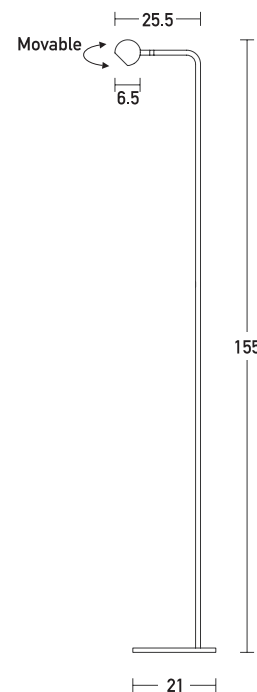

Product Data Sheet

Date: 02/07/2021
www.zambelislights.gr

Code 20109

Color: Sandy Black

Indoor Lighting

Power	5W
Voltage	220-240V
Operating Frequency	50/60Hz
Color Temperature	3000K
Lumen	400Lm
Cri	80
Dimensions	Ø: 21cm H: 155cm
Base	Ø: 21cm H: 1cm
Non Dimmable	<input checked="" type="checkbox"/>
Material	Metal - Aluminium
Special Feature	150cm Cable Available
	Lamp Ø: 6.5cm
	Movable Lamp

Description

Indoor Floor Led Light by Metal and Aluminium
 in Sandy Black color.
 Movable Lamp.

5213010012801