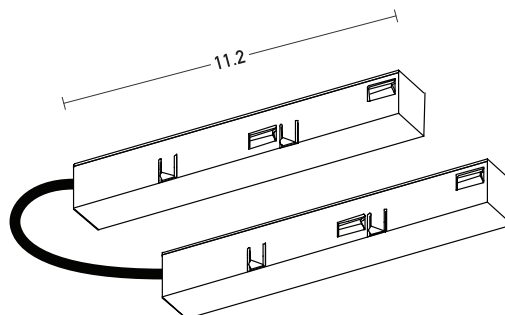

### Flex Connector with Cable

Voltage	48V
Dimensions	L: 11.2cm W: 2.3cm H: 2.3cm

### Description

Flex Connector with Cable in Black color for 48V Magnetic Linear System.

Suggested for All 48V Magnetic Tracks.

Notice: Black RAL 9005

5213010012764