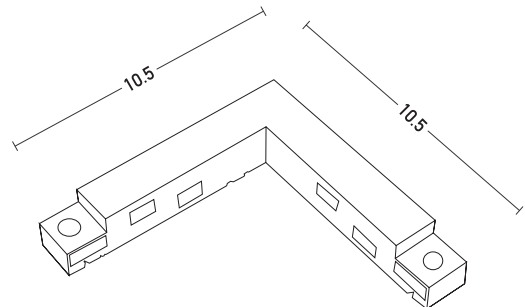

Product Data Sheet

Date: 27/08/2021
www.zambelislights.gr

Code 20104

Color: Black

Corner Connector

Voltage	48V
Dimensions	L: 10.5cm W: 10.5cm H: 2.3cm

Description

Corner Connector in Black color for 48V Magnetic Linear System.

Suggested for All 48V Magnetic Tracks.

Notice: Black RAL 9005

5213010012757