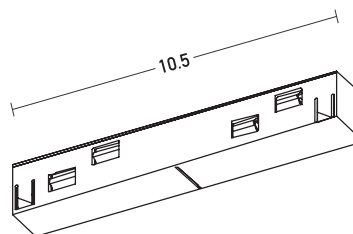

Product Data Sheet

Date: 27/08/2021
www.zambelislights.gr

Code 20103

Color: Black

Inner Connector

Voltage	48V
Dimensions	L: 10.5cm W: 2.3cm H: 2.3cm

Description

Inner Connector for 48V Magnetic Linear System in Black color.

Suggested for All 48V Magnetic Tracks.

Notice: Black RAL 9005

5213010012740