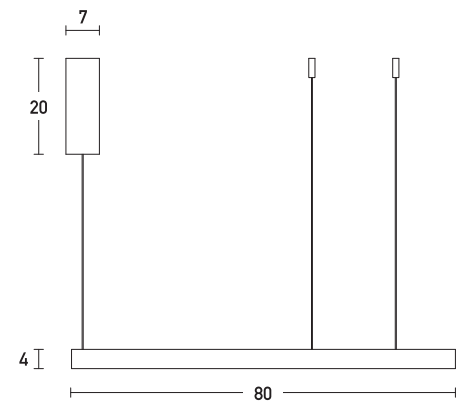

Product Data Sheet

Date: 08/06/2021
www.zambelislights.gr

Code 2007

Color: Brushed Gold Matt

Indoor Lighting

Power	50W
Voltage	220-240V
Operating Frequency	50/60Hz
Color Temperature	3000K
Lumen	4000Lm
Cri	80
Dimensions	Ø: 80cm H: 4cm
Base	Ø: 7cm H: 20cm
Dimmable Triac	☉
Material	Aluminium - Acrylic
Special Feature	210cm Cable Adjustable Profile 4x2cm

Description

Indoor Pendant Led light by Aluminium and Acrylic in Brushed Gold Matt color.

5213010011262