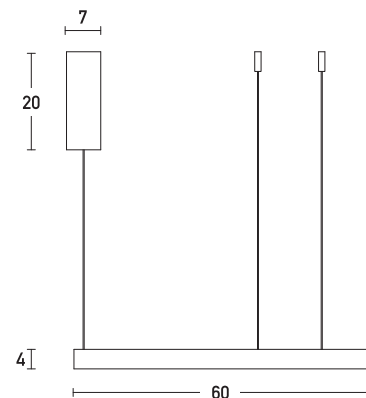

Product Data Sheet

Date: 08/06/2021
www.zambelislights.gr

Code 2006

Color: Brushed Gold Matt

Indoor Lighting

Power	36W
Voltage	220-240V
Operating Frequency	50/60Hz
Color Temperature	3000K
Lumen	2880Lm
Cri	80
Dimensions	Ø: 60cm H: 4cm
Base	Ø: 7cm H: 20cm
Dimmable Triac	☉
Material	Aluminium - Acrylic
Special Feature	210cm Cable Adjustable Profile 4x2cm

Description

Indoor Pendant Led light by Aluminium and Acrylic in Brushed Gold Matt color.

5213010011255