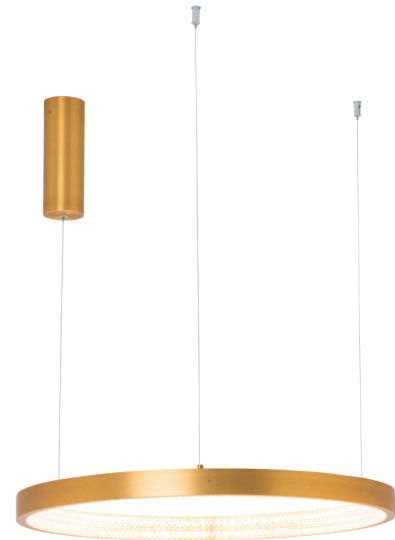

Product Data Sheet

Date: 08/06/2021
www.zambelislights.gr

Code 2006

Color: Brushed Gold Matt

Indoor Lighting

Power	36W
Voltage	220-240V
Operating Frequency	50/60Hz
Color Temperature	3000K
Lumen	2880Lm
Cri	80
Dimensions	Ø: 60cm H: 4cm
Base	Ø: 7cm H: 20cm
Dimmable Triac	☉
Material	Aluminium - Acrylic
Special Feature	210cm Cable Adjustable Profile 4x2cm

Description

Indoor Pendant Led light by Aluminium and Acrylic in Brushed Gold Matt color.

5213010011255