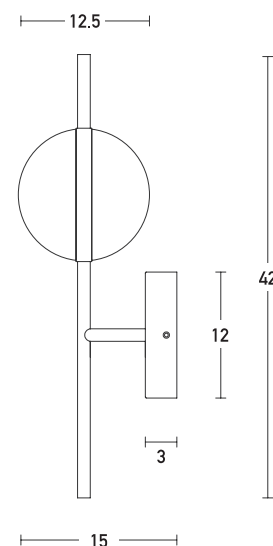

## Indoor Lighting

Power	8W
Voltage	220-240V
Operating Frequency	50/60Hz
Color Temperature	3000K
Lumen	640Lm
Cri	80
Dimensions	Ø: 12.5cm W: 15cm H: 42cm
Base	Ø: 12cm H: 3cm
Non Dimmable	<input checked="" type="checkbox"/>
Material	Metal - Aluminium - Acrylic
Special Feature	Opal Ball Ø: 12.5cm

## Description

Indoor Wall Led Light by Metal, Aluminium and Acrylic in Black Matt and Gold Matt color.

5213010011224