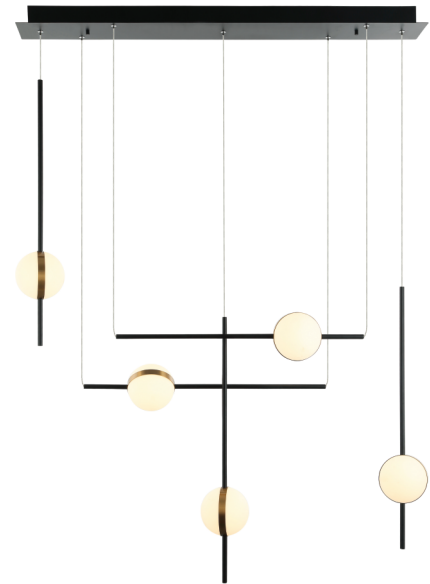

Product Data Sheet

Date: 04/06/2021
www.zambelislights.gr

Code 2001

Color: Black Matt
 Gold Matt

Indoor Lighting

Power	38W
Voltage	220-240V
Operating Frequency	50/60Hz
Color Temperature	3000K
Lumen	3040Lm
Cri	80
Dimensions	L: 105cm W: 12.5cm H: 200cm
Base	L: 105cm W: 12.5cm H: 4.6cm
Non Dimmable	⊗
Material	Metal - Aluminium - Acrylic
Special Feature	150cm Cable Adjustable Movable Opal Balls Ø: 12.5cm

Description

Indoor Pendant Led light by Metal , Aluminium and Acrylic in Black Matt with Gold Matt color.
 Light with Movable Opal Balls.

5213010011231