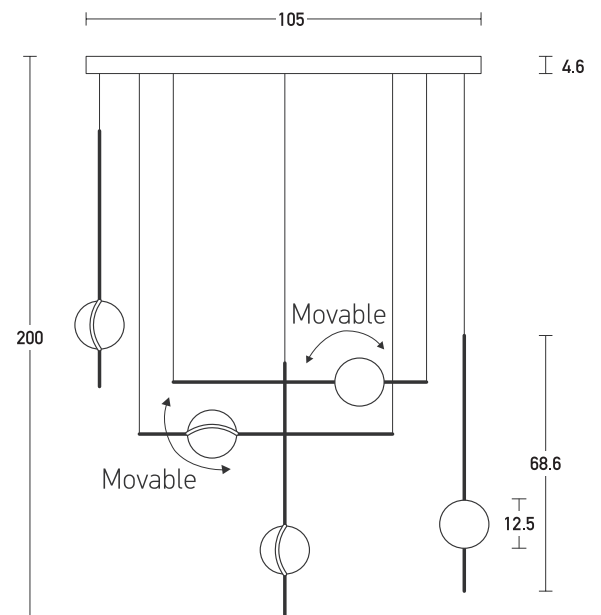

Product Data Sheet

Date: 04/06/2021
www.zambelislights.gr

Code 2001

Color: Black Matt
 Gold Matt

Indoor Lighting

Power	38W
Voltage	220-240V
Operating Frequency	50/60Hz
Color Temperature	3000K
Lumen	3040Lm
Cri	80
Dimensions	L: 105cm W: 12.5cm H: 200cm
Base	L: 105cm W: 12.5cm H: 4.6cm
Non Dimmable	⊗
Material	Metal - Aluminium - Acrylic
Special Feature	150cm Cable Adjustable Movable Opal Balls Ø: 12.5cm

Description

Indoor Pendant Led light by Metal , Aluminium and Acrylic in Black Matt with Gold Matt color.
 Light with Movable Opal Balls.

5213010011231