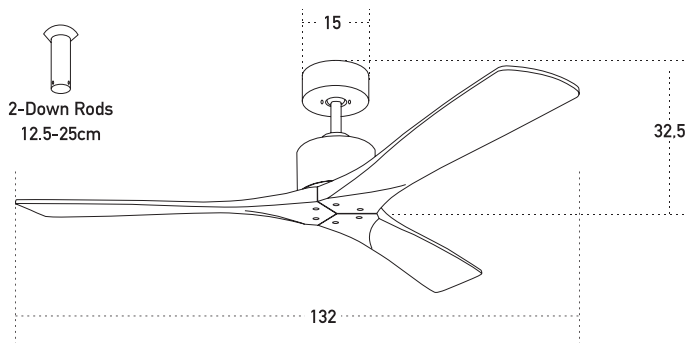

Description

Ceiling Fan without light made of metal and MDF in a black matt finish and flaps in a natural cherry wood finish. It has summer mode with 3 speeds and remote control