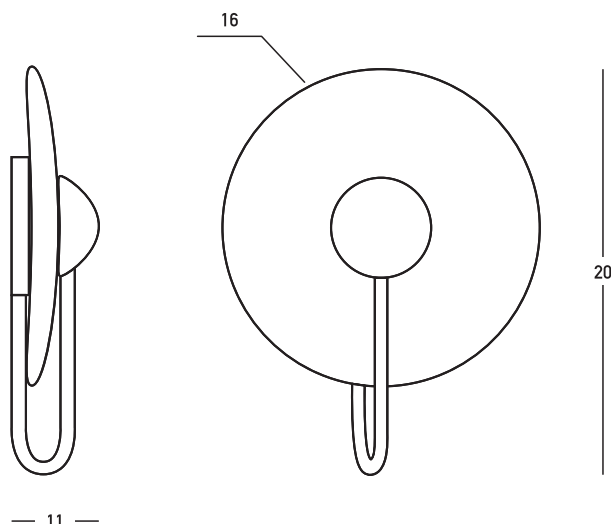

Product Data Sheet

Date: 17/01/2023
www.zambelislights.gr

Code 18169

Color: Sandy Whit

White Marble

Indoor Lighting

Power	3W
Voltage	220-240V
Operating Frequency	50/60Hz
Color Temperature	3000K
Lumen	210Lm
Cri	80
Dimensions	Ø: 16cm L: 11cm H: 20cm
Non Dimmable	<input checked="" type="checkbox"/>
Material	Metal-Marble

Description

Indoor LED Sconce made of metal and marble, in a sandy white finishing with a white marble.

— 11 —