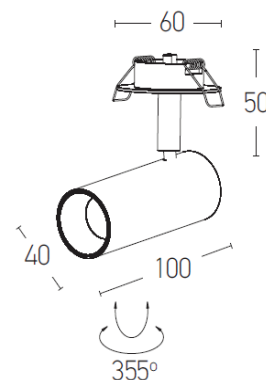

Architectural Lighting

180017

Recessed spot light

Build in Led :	1x7W COB LED, 3000K, 800Lm
Voltage:	20V
Operating Frequency:	50-60Hz
IP:	IP20
Class:	I
Beam Angle:	36°
Color:	Sandy Black
Material:	Aluminium
Diameter/ Base Diameter:	4cm/ 6cm
Length:	10cm
Cutting Hole:	4.4cm
Recommended Driver:	V350 for 1 Fixture
Special Feature:	Movable
Net Weight:	0.15 Kg

Description

Movable recessed spot light with build in Led in Sandy Black finish .

LED
LIGHTING

5213007834348

CODE	mA	Watt	V
V350	350	11	2-32
V500	500	16	2-32
V700	700	17	2-25

PRODUCT DATA SHEET