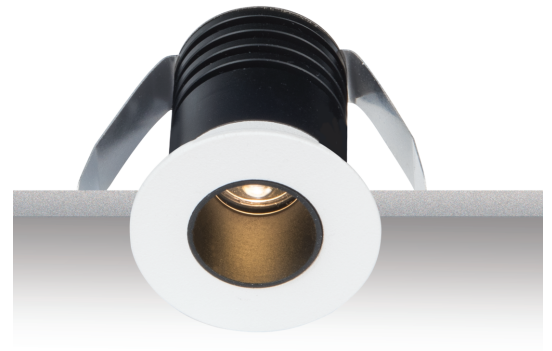

## Product Data Sheet

Date: 28/02/2023  
[www.zambelislights.gr](http://www.zambelislights.gr)

Code 180016

Color: Sandy White

### Recessed Spot

Power	1x2W COB Led
Input	2.8V / 350mA
Color Temperature	3000K
Lumen	200Lm
Cri	80
IP	65
Dimensions	Ø: 3.7cm H: 4.1cm
Cutting Hole	Ø: 3.2cm
Beam Angle	24°
Material	Aluminum
Suggested Driver	LSCW350P for 1 Fixture

### Description

Mini Down Light Recessed Spot by Aluminium  
in Sandy White color.  
Driver LSCW350P Suggested.

5213006849985