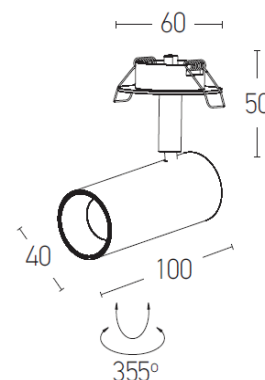

Architectural Lighting

180015 Recessed spot light

Build in Led :	1x7W COB LED, 3000K, 800Lm
Voltage:	20V
Operating Frequency:	50-60Hz
IP:	IP20
Class:	I
Beam Angle:	36°
Color:	Sandy White
Material:	Aluminium
Diameter/ Base Diameter:	4cm/ 6cm
Length:	10cm
Cutting Hole:	4.4cm
Recommended Driver:	V350 for 1 Fixture
Special Feature:	Movable
Net Weight:	0.15 Kg

Description

Movable recessed spot light with build in Led in Sandy White finish .

LED
LIGHTING

5213006849978

CODE	mA	Watt	V
V350	350	11	2-32
V500	500	16	2-32
V700	700	17	2-25

PRODUCT DATA SHEET