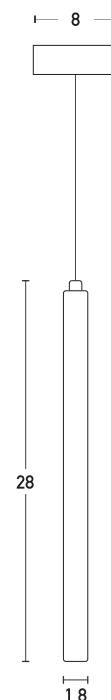

Product Data Sheet

Date: 29/11/2021
www.zambelislights.gr

Code 17009

Color: Black Matt

Indoor Lighting

Power	3W
Voltage	220-240V
Operating Frequency	50/60Hz
Color Temperature	2700K
Lumen	150Lm
Cri	80
Dimensions	Ø: 1.8cm H: 28cm
Base	Ø: 8cm H: 3cm
Non Dimmable	<input checked="" type="checkbox"/>
Beam Angle	36°
Material	Aluminium - Diffuser
Special Feature	130cm Cable Adjustable

Description

Indoor Pendant Led light
 by Aluminium and Diffuser
 in Black Matt color.

5213006846717