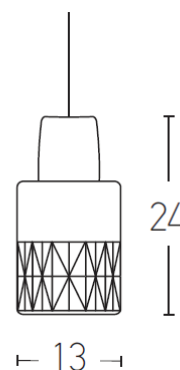

Indoor Lighting

18112 Pendant Light

Bulb:	1x E27 MAX 40W
Voltage:	220-240V
Operating Frequency:	50/60HZ
IP:	IP20
Class:	I
Color:	Concrete - Chrome base
Material:	Concrete
Diameter:	13 cm
Height:	24 cm
Available Cable:	120cm
Net Weight:	2 kg

Description

Pendant light made by concrete in concrete color with chrome base.

E27
LAMP

5213007830616

PRODUCT DATA SHEET