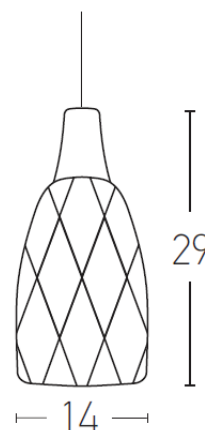

Indoor Lighting

18110
Pendant Light

Bulb:	1x E27 MAX 40W
Voltage:	220-240V
Operating Frequency:	50/60HZ
IP:	IP20
Class:	I
Color:	Concrete - Chrome base
Material:	Concrete
Diameter:	14cm
Height:	29 cm
Available Cable:	120cm
Net Weight:	2 kg

Description

Pendant light made by concrete in concrete color with chrome base.

E27
LAMP

5213007830593

PRODUCT DATA SHEET