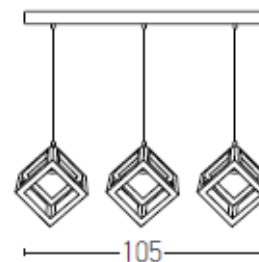

Indoor Lighting

1681 Pendant Light

Bulb:	3x E27 MAX 40W
Voltage:	220-240V
Operating Frequency:	50/60HZ
IP:	IP20
Class:	I
Color:	Black Matt
Material:	Metal
Diameter:	16 cm
Base:	105cm x 6.5cm
Length:	105cm
Available Cable:	100cm
Net Weight:	4 Kg

Description

Pendant light made by metal in black matt finish.

E27
LAMP

5213006840746

PRODUCT DATA SHEET