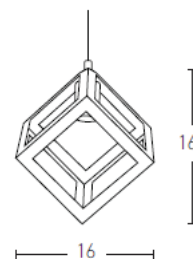

## Pendant Light

Bulb:	1x E27 MAX 40W
Voltage:	220-240V
Operating Frequency:	50/60HZ
IP:	IP20
Class:	I
Color:	Black Matt
Material:	Metal
Length:	16 cm
Height:	16cm
Available Cable:	150cm
Net Weight:	1.5 Kg