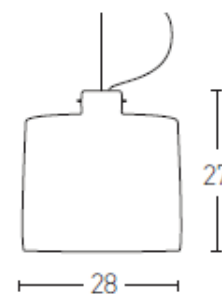

Indoor Lighting

1664 Pendant Light

Bulb:	1x E27 MAX 40W
Voltage:	220-240V
Operating Frequency:	50/60HZ
IP:	IP20
Class:	I
Color:	Natural Ceramic
Material:	Clay
Diameter:	28 cm
Height:	27 cm
Base Diameter:	8cm
Available Cable:	100cm
Net Weight:	4.8 Kg

Description

Pendant light made by clay in Natural Ceramic color .

E27
LAMP

5213006840579

PRODUCT DATA SHEET