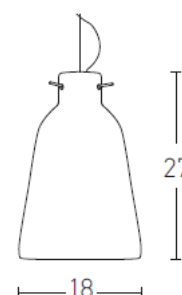

### 1663 Pendant Light

Bulb:	1x E27 MAX 40W
Voltage:	220-240V
Operating Frequency:	50/60HZ
IP:	IP20
Class:	I
Color:	Natural Ceramic
Material:	Clay
Diameter:	18 cm
Height:	27 cm
Base Diameter:	8cm
Available Cable:	100cm
Net Weight:	4.5 Kg