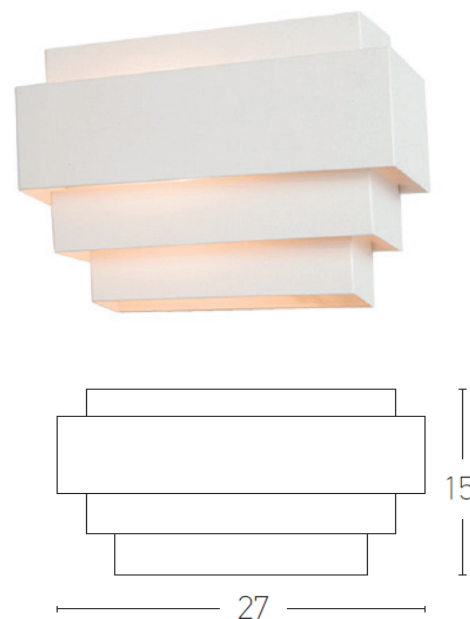

## Interior Lighting

### 16158 | Wall Light

Bulb:	1x E27 MAX 40W
Voltage:	220-240V
Operating Frequency:	50/60HZ
IP:	IP20
Class:	I
Color:	White Matt
Material:	Aluminium
Length:	27cm
Height:	15 cm
Net Weight:	1.2 kg

## Description

Modern wall light made by Aluminium for indirect light in white matt finish.

**E27**  
LAMP

5213006841514

PRODUCT DATA SHEET