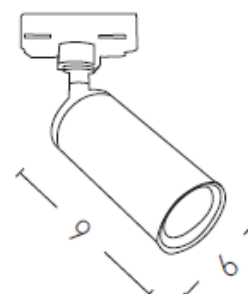

### S067 | Track spot light

Bulb :	1xGU10 MAX 35W
Voltage:	220-240V
Operating Frequency:	50-60Hz
IP:	IP20
Class:	I
Material:	Metal
Color:	Copper Rusty
Length:	9 cm
Diameter:	6 cm
Special Feature:	3 Phase adaptor
Net Weight:	0.25 Kg

## Description

Track light in Copper Rusty finish .

**GU10**  
LAMP

5213007839343

PRODUCT DATA SHEET