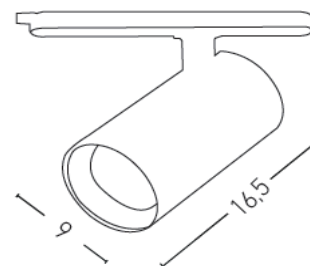

Architectural Lighting

S066 | Track light

Build in Led:	38W LED, 96Lumen/W
Kelvin:	3000K/4000K
Beam Angle:	15°/24°/36°
IP:	IP20
Class:	I
Color:	Sandy White/ Sandy Black
Material:	Metal
Diameter:	7cm
Length:	16.5cm
Special Feature:	Track light for 3 phase track
Net Weight:	0.80Kg

Description

Track light for 3 phase track .

LED
LIGHTING

5213007839336

PRODUCT DATA SHEET