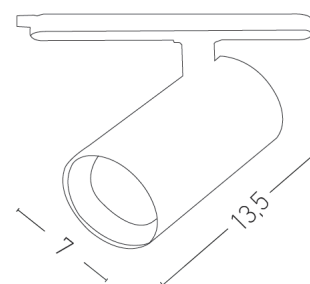

Architectural Lighting

S065 | Track light

Build in Led:	20W LED, 100Lumen/W
Kelvin:	3000K/4000K
Beam Angle:	15°/24°/36°
IP:	IP20
Class:	I
Color:	Sandy White/ Sandy Black
Material:	Metal
Diameter:	7cm
Length:	13.5cm
Special Feature:	Track light for 3 phase track
Net Weight:	0.65 Kg

Description

Track light for 3 phase track .

LED
LIGHTING

5213007839329

PRODUCT DATA SHEET