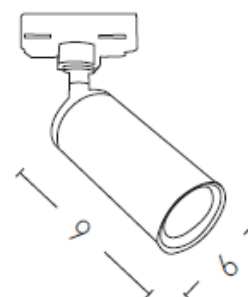

Architectural Lighting

S064 | Track spot light

Bulb :	1xGU10 MAX 35W
Voltage:	220-240V
Operating Frequency:	50-60Hz
IP:	IP20
Class:	I
Material:	Brass
Color:	Real Brass
Length:	9 cm
Diameter:	6 cm
Special Feature:	3 Phase adaptor
Net Weight:	0.25 Kg

Description

Track Spot light in Real Brass finish .

GU10
LAMP

5213007839312

PRODUCT DATA SHEET