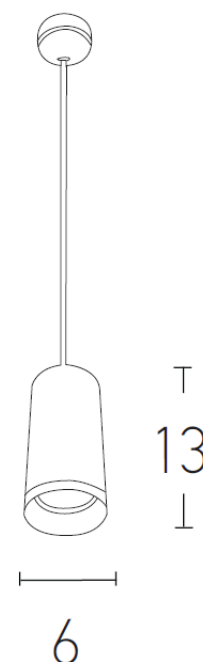

Architectural Lighting

S063-40 |
Pendant light

Build in Led :	9W LED, 3000K 80Lumen/W, Cri90
Led Driver:	Included
Voltage:	220-240V
Operating Frequency:	50-60Hz
IP:	IP20
Class:	I
Beam Angle:	40°
Color:	Black Matt
Material:	Aluminium
Length:	13 cm
Diameter:	6cm
Net Weight:	0.35 Kg

Description

Pendant light with build in Led in Black matt finish .

LED
LIGHTING

5213007834928

PRODUCT DATA SHEET