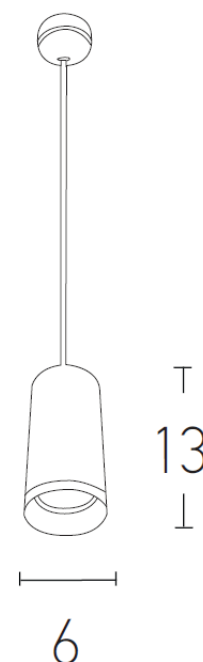

### S063-24 | Pendant light

Build in Led :	9W LED, 3000K 80Lumen/W, Cri90
Led Driver:	Included
Voltage:	220-240V
Operating Frequency:	50-60Hz
IP:	IP20
Class:	I
Beam Angle:	24°
Color:	Black Matt
Material:	Aluminium
Length:	13 cm
Diameter:	6cm
Net Weight:	0.35 Kg

## Description

Pendant light with build in Led in Black matt finish .

**LED**  
LIGHTING

5213007834911

**CE**

PRODUCT DATA SHEET