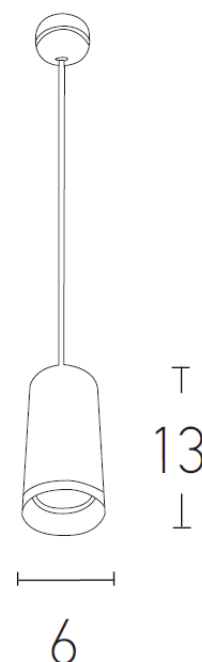

Architectural Lighting

S063-15 |
Pendant light

Build in Led :	9W LED, 3000K 80Lumen/W, Cri90
Led Driver:	Included
Voltage:	220-240V
Operating Frequency:	50-60Hz
IP:	IP20
Class:	I
Beam Angle:	15°
Color:	Black Matt
Material:	Aluminium
Length:	13 cm
Diameter:	6cm
Net Weight:	0.35 Kg

Description

Pendant light with build in Led in Black matt finish .

5213007834904

PRODUCT DATA SHEET