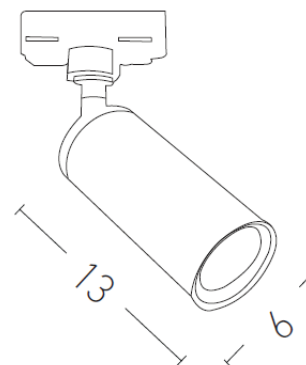

Architectural Lighting

S062-40 | Track light

Build in Led :	9W LED, 3000K 80Lumen/W, Cri90
Led Driver:	Included
IP:	IP20
Class:	I
Beam Angle:	40°
Color:	Black Matt
Material:	Aluminium
Length:	13 cm
Diameter:	6cm
Special Feature:	3 Phase adapter
Net Weight:	0.35 Kg

Description

Track light with build in Led for 3 phase track in Black matt finish .

LED
LIGHTING

5213007834898

PRODUCT DATA SHEET