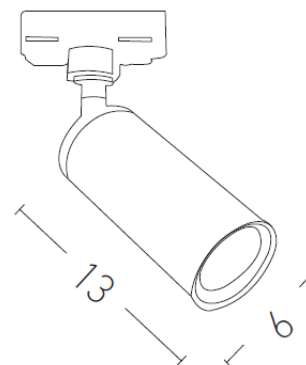

Architectural Lighting

S062-24 | Track light

Build in Led :	9W LED, 3000K 80Lumen/W, Cri90
Led Driver:	Included
IP:	IP20
Class:	I
Beam Angle:	24°
Color:	Black Matt
Material:	Aluminium
Length:	13 cm
Diameter:	6cm
Special Feature:	3 Phase adapter
Net Weight:	0.35 Kg

Description

Track light with build in Led for 3 phase track in Black matt finish .

LED
LIGHTING

5213007834881

PRODUCT DATA SHEET