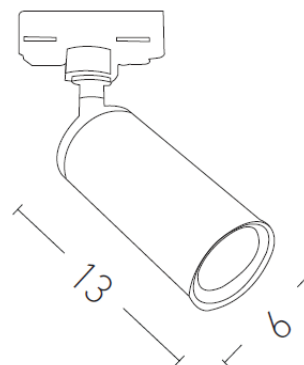

Architectural Lighting

S062-15 | Track light

Build in Led :	9W LED, 3000K 80Lumen/W, Cri90
Led Driver:	Included
IP:	IP20
Class:	I
Beam Angle:	15°
Color:	Black Matt
Material:	Aluminium
Length:	13 cm
Diameter:	6cm
Special Feature:	3 Phase adapter
Net Weight:	0.35 Kg

Description

Track light with build in Led for 3 phase track in Black matt finish .

LED
LIGHTING

5213007834874

PRODUCT DATA SHEET